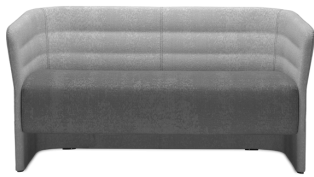

Cell72

A version of Cell128, Cell72 is the collection of two-seater sofas and armchairs in the version with low back, designed to meet needs of open compositions. Sophisticated and functional, the seating space can be completed by the coffee table with rotating support, easily coordinated or stand alone. Available in many colours and finishes, it is presented with different bases in wood or steel finish.

Single-seater
swivel with
round steel
central base

Single-seater
with swivel
steel base
and 4 spokes
in wood

Single-seater
with swivel
four-spoke
base in
tubular steel

2-seater sofa
full-height
frame

Two-seater
with steel
base and 4
spokes in
wood

Two-seater
with four-
spoke steel
base

Materials and colours

Upholstery

Fabric AL - Alba / FiDiVi
Available colours 10

Fabric ME - Medley / Gabriel
Available colours 13

Fabric CH - Chili / Gabriel
Available colours 13