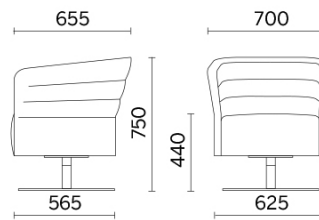

Single-seater
swivel with
round steel
central base

Single-seater
with swivel
steel base
and 4 spokes
in wood

Single-seater
with swivel
four-spoke
base in
tubular steel

2-seater sofa
full-height
frame

Two-seater
with steel
base and 4
spokes in
wood