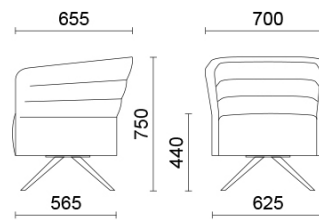

Cell72

A version of Cell128, Cell72 is the collection of two-seater sofas and armchairs in the version with low back, designed to meet needs of open compositions. Sophisticated and functional, the seating space can be completed by the coffee table with rotating support, easily coordinated or stand alone. Available in many colours and finishes, it is presented with different bases in wood or steel finish.

Projects

Workplace 2015, Milano, Italy (2015)

Grupo Tervalis, Teruel, Spain (2017)

Egis, Budapest, Hungary (2019)

Models

Single-seater
with floor-
standing base

Single-seater
with fixed
steel base
and 4 legs in
wood

Single-seater
swivel with
round steel
central base

Single-seater
with swivel
steel base
and 4 spokes
in wood

Single-seater
with swivel
four-spoke
base in
tubular steel

2-seater sofa
full-height
frame

Two-seater
with steel
base and 4
spokes in
wood