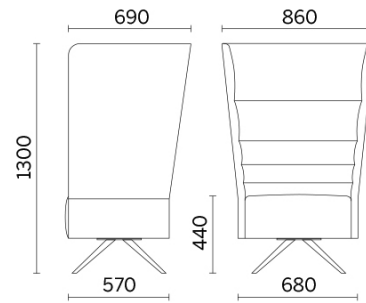

Sitland chez Gabriel, Parigi, France (2018)

Models

Single-seater
with floor-
standing base

Single-seater
with fixed
steel base
and 4 legs in
wood

Single-seater
swivel with
round steel
central base

Single-seater
with swivel
steel base
and 4 spokes
in wood

Single-seater
with swivel
four-spoke
base in
tubular steel

Single-seater
with swivel
four-spoke
base in die
cast
aluminium

2-seater sofa
full-height
frame

Two-seater
with steel
base and 4
spokes in
wood

Two-seater
with four-
spoke steel
base