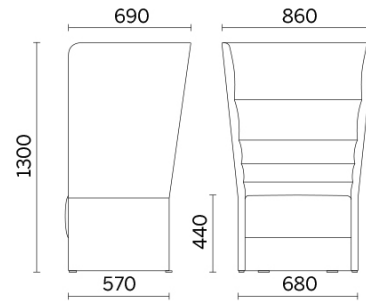

Sitland chez Gabriel, Parigi, France (2018)

Models

Single-seater
with floor-
standing base

Single-seater
with fixed
steel base
and 4 legs in
wood

Single-seater
swivel with
round steel
central base

Single-seater
with swivel
steel base
and 4 spokes
in wood