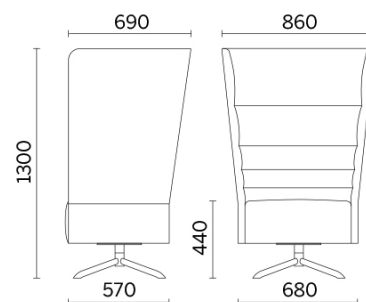

Sitland chez Gabriel, Parigi, France (2018)

Models

Single-seater
with floor-
standing base

Single-seater
with fixed
steel base
and 4 legs in
wood

Single-seater
swivel with
round steel
central base

Single-seater
with swivel
steel base
and 4 spokes
in wood

Single-seater
with swivel
four-spoke
base in
tubular steel

Single-seater
with swivel
four-spoke
base in die
cast
aluminium

2-seater sofa
full-height
frame

Two-seater
with steel
base and 4
spokes in
wood

Two-seater
with four-
spoke steel
base