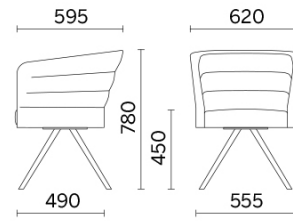

Models

Single-seater
with 4 legs