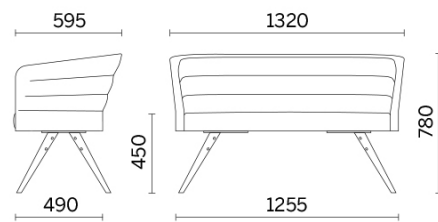

Two-seater
with fixed
base and 4
legs in wood