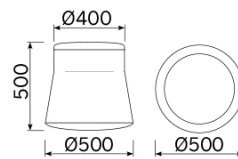

Models

H 500 with casters

H 600 with casters

H 500 3D

H 600 3D

Joy 3D special edition