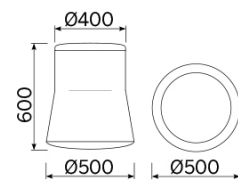

Models

H 500 with casters

H 600 with casters

H 500 3D

H 600 3D

Joy 3D special edition