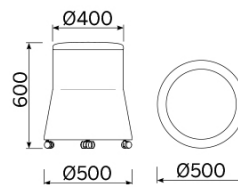

H 600 with casters