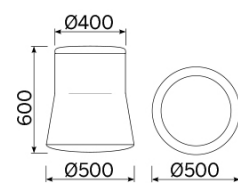

Joy 3D special edition