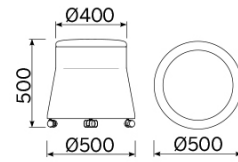

Models

H 500 with casters