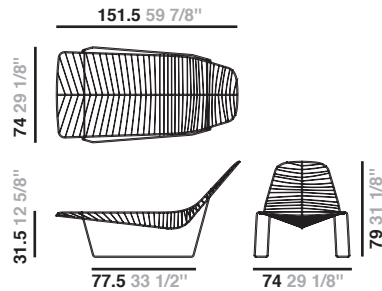

Leaf / Day bed

Design by Lievore Altherr Molina 2005

Art. 1804: Day bed with sled base

Day bed with sled base made in painted steel rod. Available in three colors, white, green and moka. Glides for wooden floors available upon request.

Dimensions*

* Files CAD 2D - 3D available for download at www.arper.com

Base finishes

V12 White
lacquered
Matt

V13 Green
lacquered
Matt

V34 Moka
lacquered
Matt

Outdoor Use

Shipment details

Art. 1804	kg	m ³	lb	ft ³
1 PCS = 1 box	18.56	0.676	40.918	23.873

Options and accessories

- 1 Polyurethane cushion cm 174x55
- 2 Soft leather cushion cm 174x55
- 3 Polycarbonate glide with polyurethane insert
- 4 Polycarbonate glide with felt insert