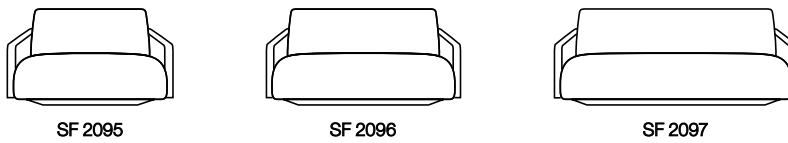

1-seater, 2-seater and 3-seater sofas with upholstered seat and back made of flexible foam. Available with arms in solid oak wood.

Sofás tapizados de 1, 2, y 3 plazas con asiento y respaldo en espuma exible y zócalo de madera. Disponible con brazos en madera maciza de roble.