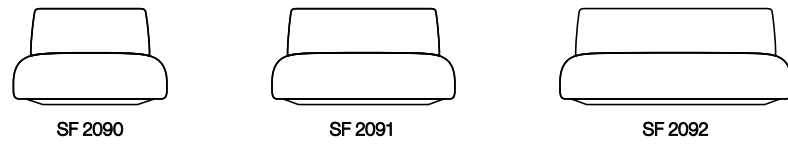

1-seater, 2-seater and 3-seater sofas with upholstered seat and back made of flexible foam. Available with arms in solid oak wood.

Sofás tapizados de 1, 2, y 3 plazas con asiento y respaldo en espuma exible y zócalo de madera. Disponible con brazos en madera maciza de roble.