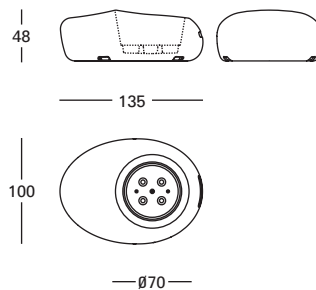

Planter

PHOTOGRAPHERS
Rafael Vargas, Estudicolor

Product specifications are for general information only. Bd reserves the right to change design and finish without prior notice.

Measurements in cm.

Acabados

Polietileno rotomoldeado colores blanco, beige, verde, azul, rojo, sandstone y millstone.
Sistema opcional de autoriego para interiores (Hobby flower).

Finiture

Polietilene rotostampato, colori bianco, beige, verde, azzurro, rosso, sandstone e millstone.
Sistema opzionale di irrigazione automatica per interni (Hobby flower).

Finishes

Rotomoulded polythene in white, beige, green, blue, red, sandstone and millstone.
Optional automatic watering system for interiors (Hobby flower).

Verarbeitung

Formguss-Polyethylen in den Farben weiß, beige, grün, blau, rot, sandstone und millstone.
Optional automatisches Bewässerungssystem für Innenräume (Hobby flower).

Planter