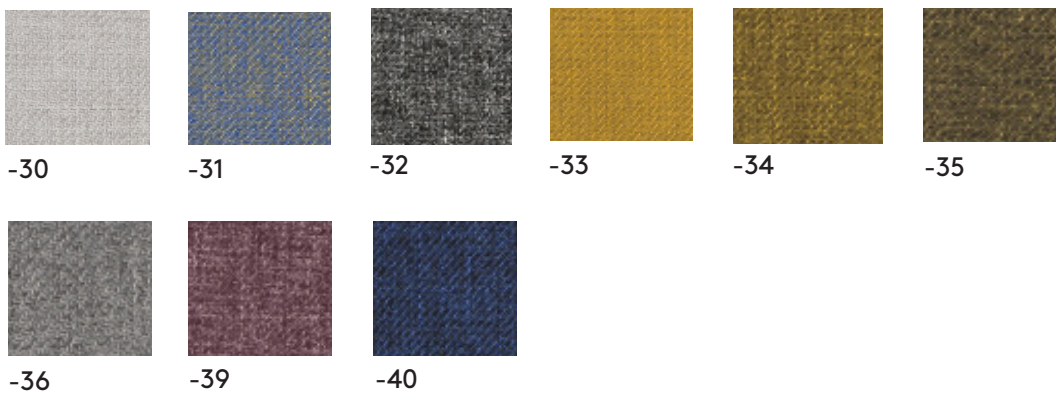

Färgval/Color Choices

Note: Available in other fabrics. Please see the pricelist for more information.

BLAZER:

BLAZER other colours, longer delivery times:

SALSA:

Demo wall
acoustic panels

Demo wall booth
acoustic panels