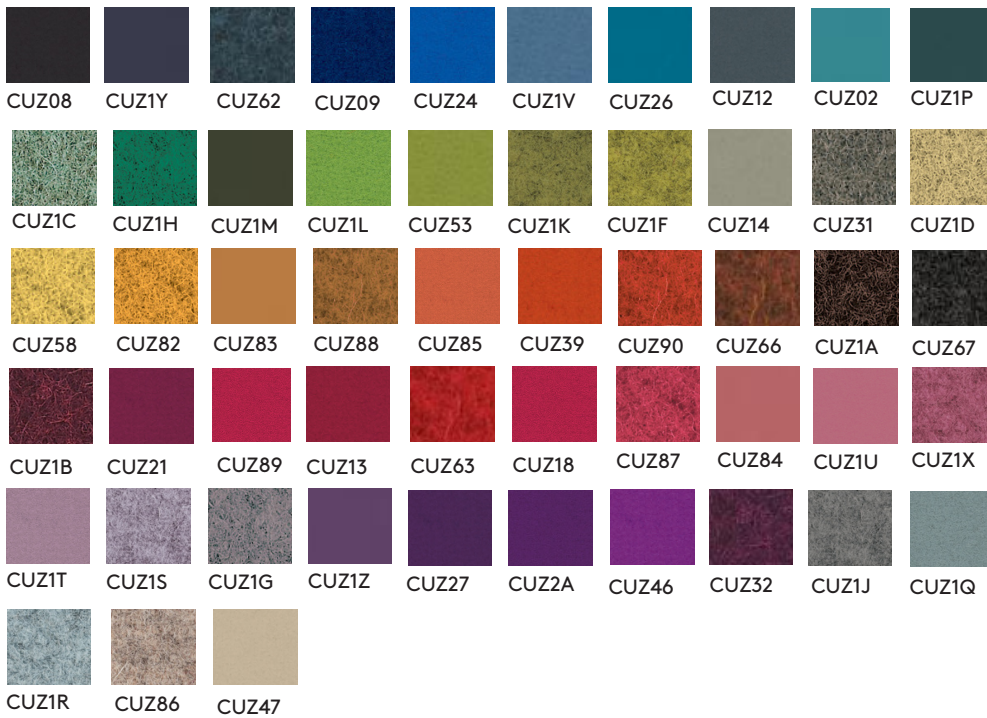

Färgval/Color Choices

Note: Available in other fabrics. Please see the pricelist for more information.

BLAZER:

BLAZER other colours, longer delivery times:

SALSA:

Demo wall
acoustic panels

Demo wall booth
acoustic panels